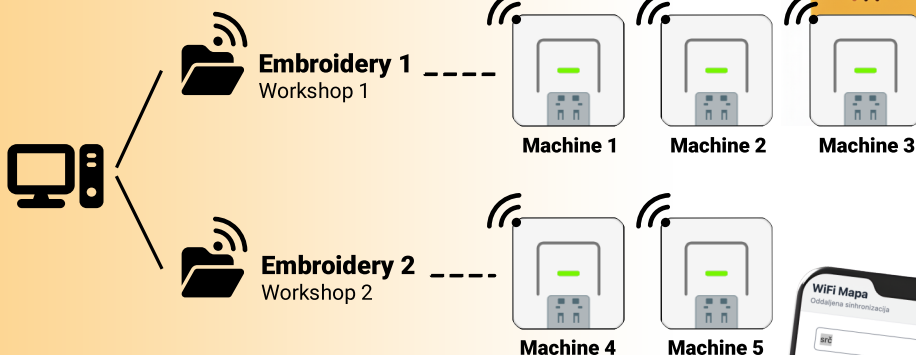

A simple and efficient IT solution for synchronizing files between all machines in your production, all at once – in one application.

- 1 Specify one or more folders** on computer 10, 20, 50 GB... no problem!
- 2 Automatic synchronization** of latest or modified files

## Production Worksheet

Wilcom EmbroideryStudio Digital Edit

Design: **100101**

Title: **WiFi mapa 2.0**

- 3 Sync files on demand**
  - with a reader and barcode
  - with a web/mobile interface
- 4 The file is synchronized to all connected devices simultaneously**